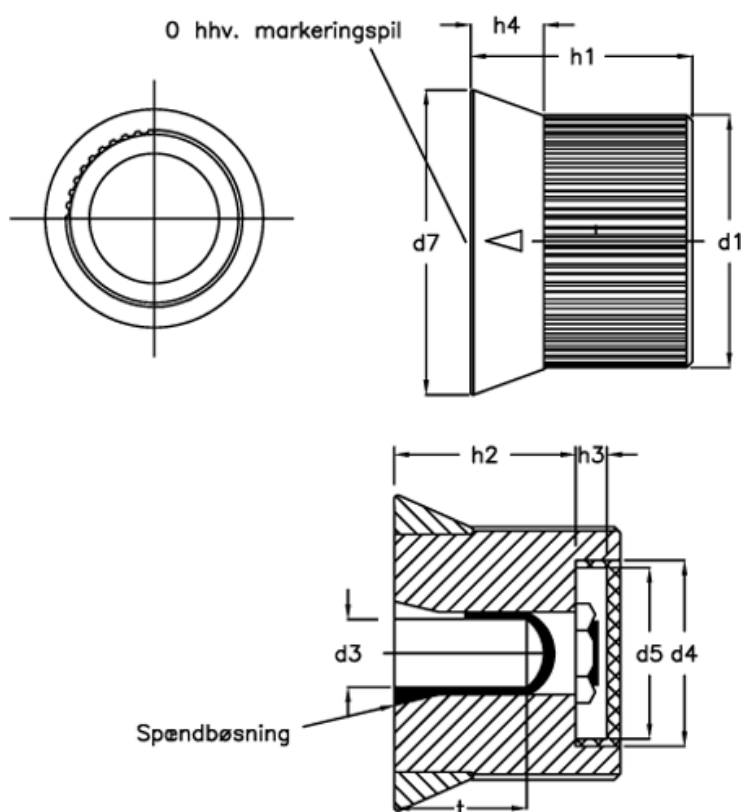

Article number: 20623379

Description: E+G Control knob  
GN 726.2-22-Z6-B-2

## Measures

d1 = 42	h4 = 11
d3 = Z10	t min = 20
d4 = 32	
d5 = 30	
d7 = 50.0	
h1 = 34	
h2 = 28	
h3 = 4.0	